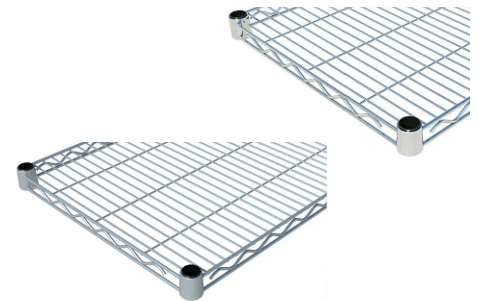

Wire Dia. : 0.14" Ø

Wire Dia. : 0.24" Ø

Wire Dia. : 0.16" Ø

Wire Dia. : 0.24" Ø

Seamless Cone Socket

Wire Dia. : 0.16" Ø

Wire Dia. : 0.24" Ø